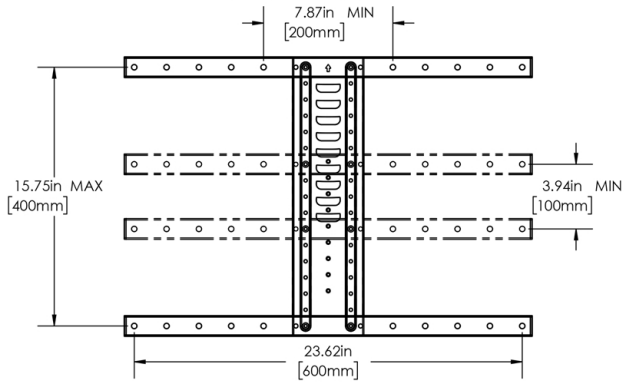

TV INTERFACE

3-D

WALL PLATE

TOP VIEW - EXTENDED

SIMULATED 75"
FLAT SCREEN TV

SIDE VIEW - EXTENDED

FULLY ASSEMBLED MOUNT

TOP VIEW - RETRACTED

WALL IS ON TOP

SIDE VIEW RETRACTED