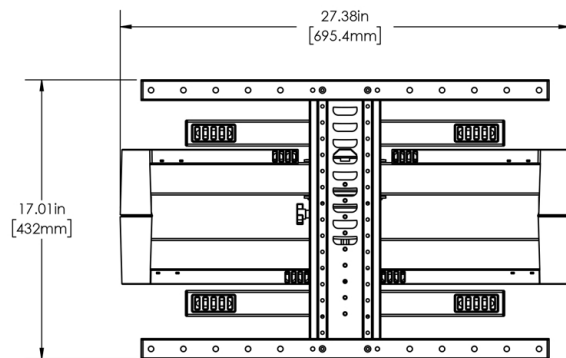

TV INTERFACE

3-D

WALL PLATE

TOP VIEW - EXTENDED

SIMULATED 75"
FLAT SCREEN TV

SIDE VIEW - EXTENDED

FULLY ASSEMBLED MOUNT

TOP VIEW - RETRACTED

WALL IS ON TOP

SIDE VIEW RETRACTED