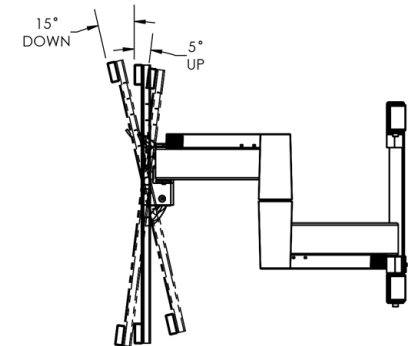

TV INTERFACE

3-D

WALL PLATE

TOP VIEW - EXTENDED

SIMULATED 75"
FLAT SCREEN TV

SIDE VIEW - EXTENDED

FULLY ASSEMBLED MOUNT

TOP VIEW - RETRACTED

WALL IS ON TOP

SIDE VIEW RETRACTED