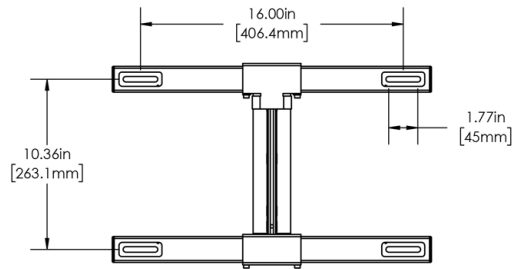

TV INTERFACE

3-D

WALL PLATE

TOP VIEW - EXTENDED

SIMULATED 75"
FLAT SCREEN TV

SIDE VIEW - EXTENDED

FULLY ASSEMBLED MOUNT

TOP VIEW - RETRACTED

WALL IS ON TOP

SIDE VIEW RETRACTED