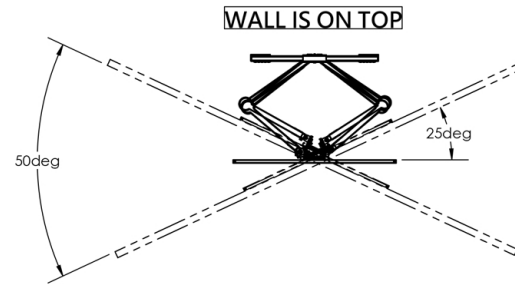

TV INTERFACE

3-D

WALL PLATE

TOP VIEW - EXTENDED

SIMULATED 75"
FLAT SCREEN TV

SIDE VIEW - EXTENDED

FULLY ASSEMBLED MOUNT

TOP VIEW - RETRACTED

WALL IS ON TOP

SIDE VIEW RETRACTED